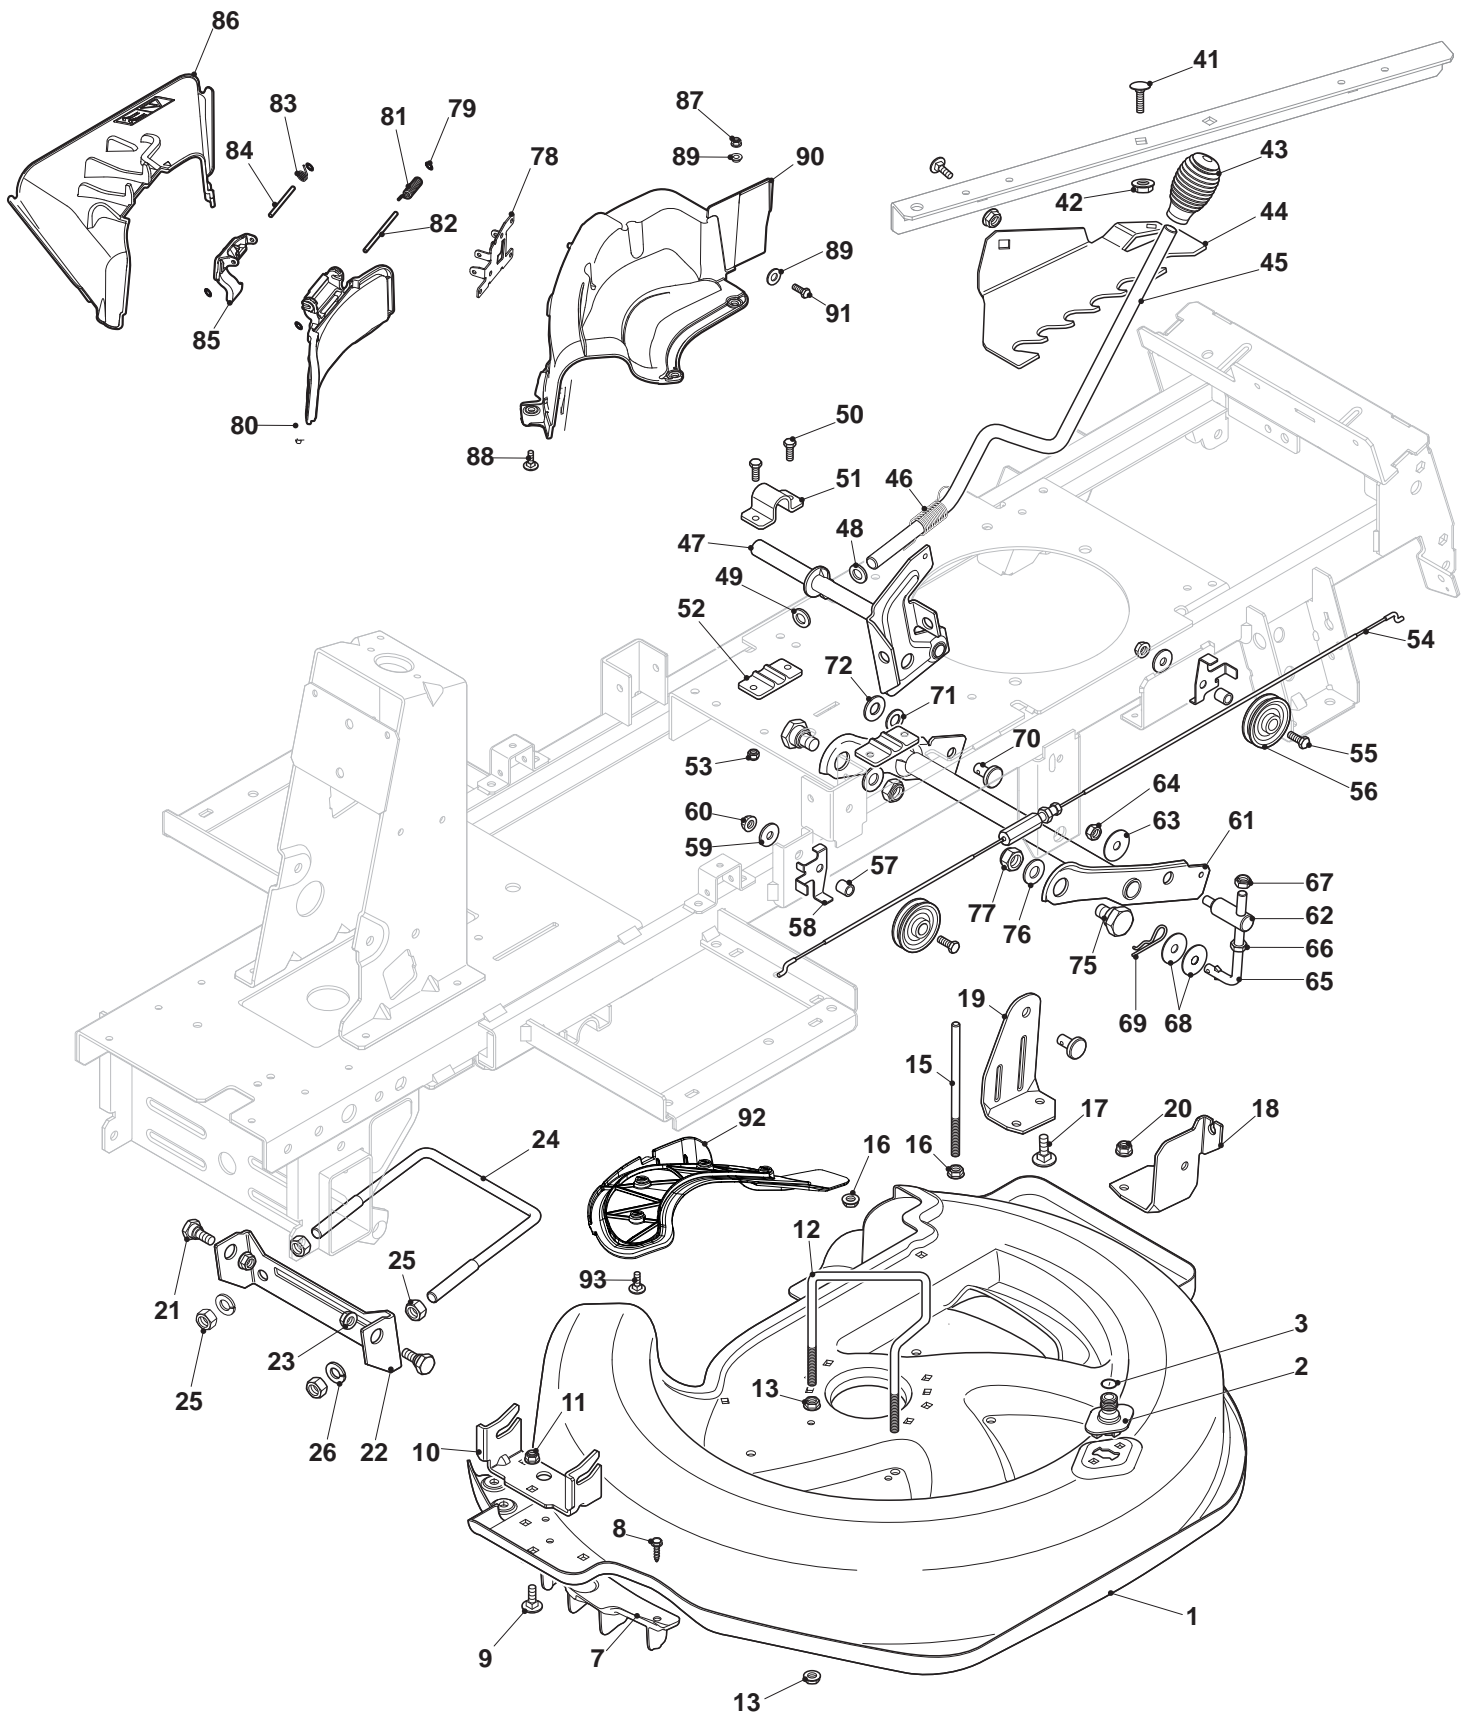

Cutting Plate and Lifting

for Side Discharge