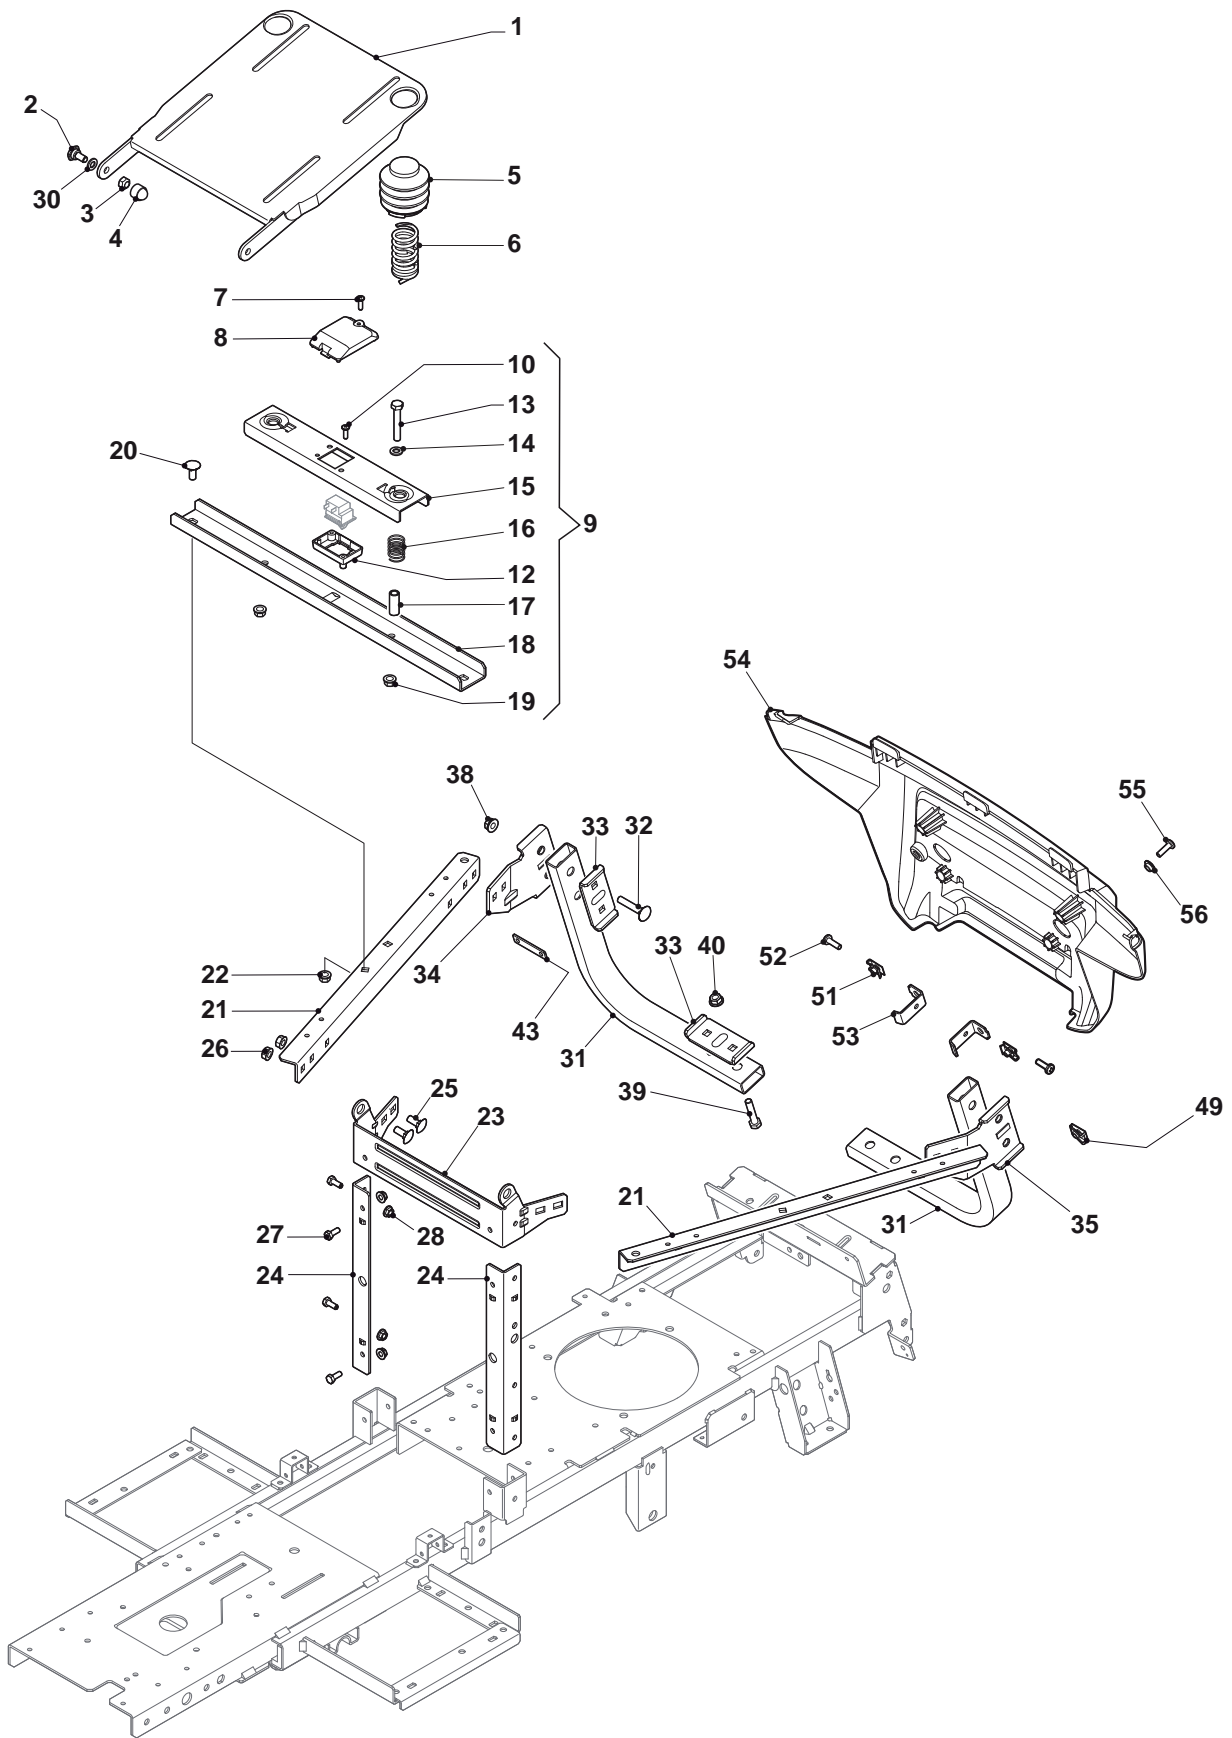

Chassis							for Side Discharge
POS	CODE	Q.TY	DESCRIPTION	DESCRIZIONE	DESCRIPTION	BESCHREIBUNG	NOTES
1	382547061/0	1	Plate	Piastrina	Plaquette	Plättchen	
2	122524970/3	2	Pin	Perno	Pivot	Bolzen	
3	112155010/0	2	Nut	Dado	Écrou	Mutter	
4	118203854/0	2	Screw	Vite	Vis	Schraube	
5	327737500/0	2	Protection Hood	Cuffia	Protecteur	Schutzkasten	
6	127430589/0	2	Spring	Molla	Ressort	Feder	
7	112728706/0	1	Screw	Vite	Vis	Schraube	
8	327110508/0	1	Switch Cover	Switch Cover	Switch Cover	Switch Cover	
9	384394751/1	1	Micro	Micro Interruttore	Micro	Mikro	
10	112728686/0	2	Screw	Vite	Vis	Schraube	
11	119410606/0	1	Micro Switch	Micro Switch	Micro Switch	Micro Switch	
12	325785379/1	1	Support	Supporto	Support	Halter	
13	112691400/0	2	Screw	Vite	Vis	Schraube	
14	112521350/0	2	Washer	Rondella	Rondelle	Scheibe	
15	327543047/0	1	Plate	Piastrina	Plaquette	Plättchen	
16	125430263/0	2	Spring	Molla	Ressort	Feder	
17	125160048/0	2	Spacer	Distanziale	Entretoise	Distanzring	
18	327787089/0	1	Support	Supporto	Support	Halter	
19	112293201/0	2	Nut	Dado	Écrou	Mutter	
20	112818690/0	2	Screw	Vite	Vis	Schraube	
21	327650131/0	2	Upper Stiffening	Rinforzo Superiore	Renforcer supérieur	Stärkung Higher	
22	112293201/0	2	Nut	Dado	Écrou	Mutter	
23	327543039/0	1	Backup Plate	Piastrina di Supporto	Plaquette de support	Stützplatte	
24	327010209/0	2	Angular	Angolare	Angulaire	Halter	
25	112818690/0	8	Screw	Vite	Vis	Schraube	
26	112293201/0	8	Nut	Dado	Écrou	Mutter	
27	112791200/1	8	Screw	Vite	Vis	Schraube	
28	112154510/0	8	Nut	Dado	Écrou	Mutter	
30	122675110/0	2	Washer	Rosetta	Rondelle	Scheibe	
31	327869063/0	2	Pipe	Tubo Pescante	Tube	Rohr	
32	112819105/0	4	Screw	Vite	Vis	Schraube	
33	327543029/0	4	Plate	Piastrina	Plaquette	Plättchen	
34	327772171/0	1	Bracket, Right	Staffa Dx	Etrier Droit	Steigbügel, Rechte	
35	327772225/0	1	Bracket, Left	Staffa Sx	Etrier Gauche	Steigbügel, Linke	
38	112154210/0	4	Nut	Dado	Écrou	Mutter	
39	112691115/0	4	Screw	Vite	Vis	Schraube	
40	112154210/0	4	Nut	Dado	Écrou	Mutter	
43	322545142/0	2	Plate	Piastrina	Plaquette	Plättchen	
49	112437507/0	2	Rapid Fixing Plate	Piastrina	Plaquette	Plättchen	
51	112437507/0	2	Rapid Fixing Plate	Piastrina	Plaquette	Plättchen	
52	112727791/0	4	Screw	Vite	Vis	Schraube	
53	327772233/0	2	Bracket	Staffa	Support	Halterung	
54	327110496/0	1	Cover	Copertura	Couvercle	Deckel	
55	112727791/0	4	Screw	Vite	Vis	Schraube	
56	325160039/0	1	Spacer	Distanziale	Entretoise	Distanzring