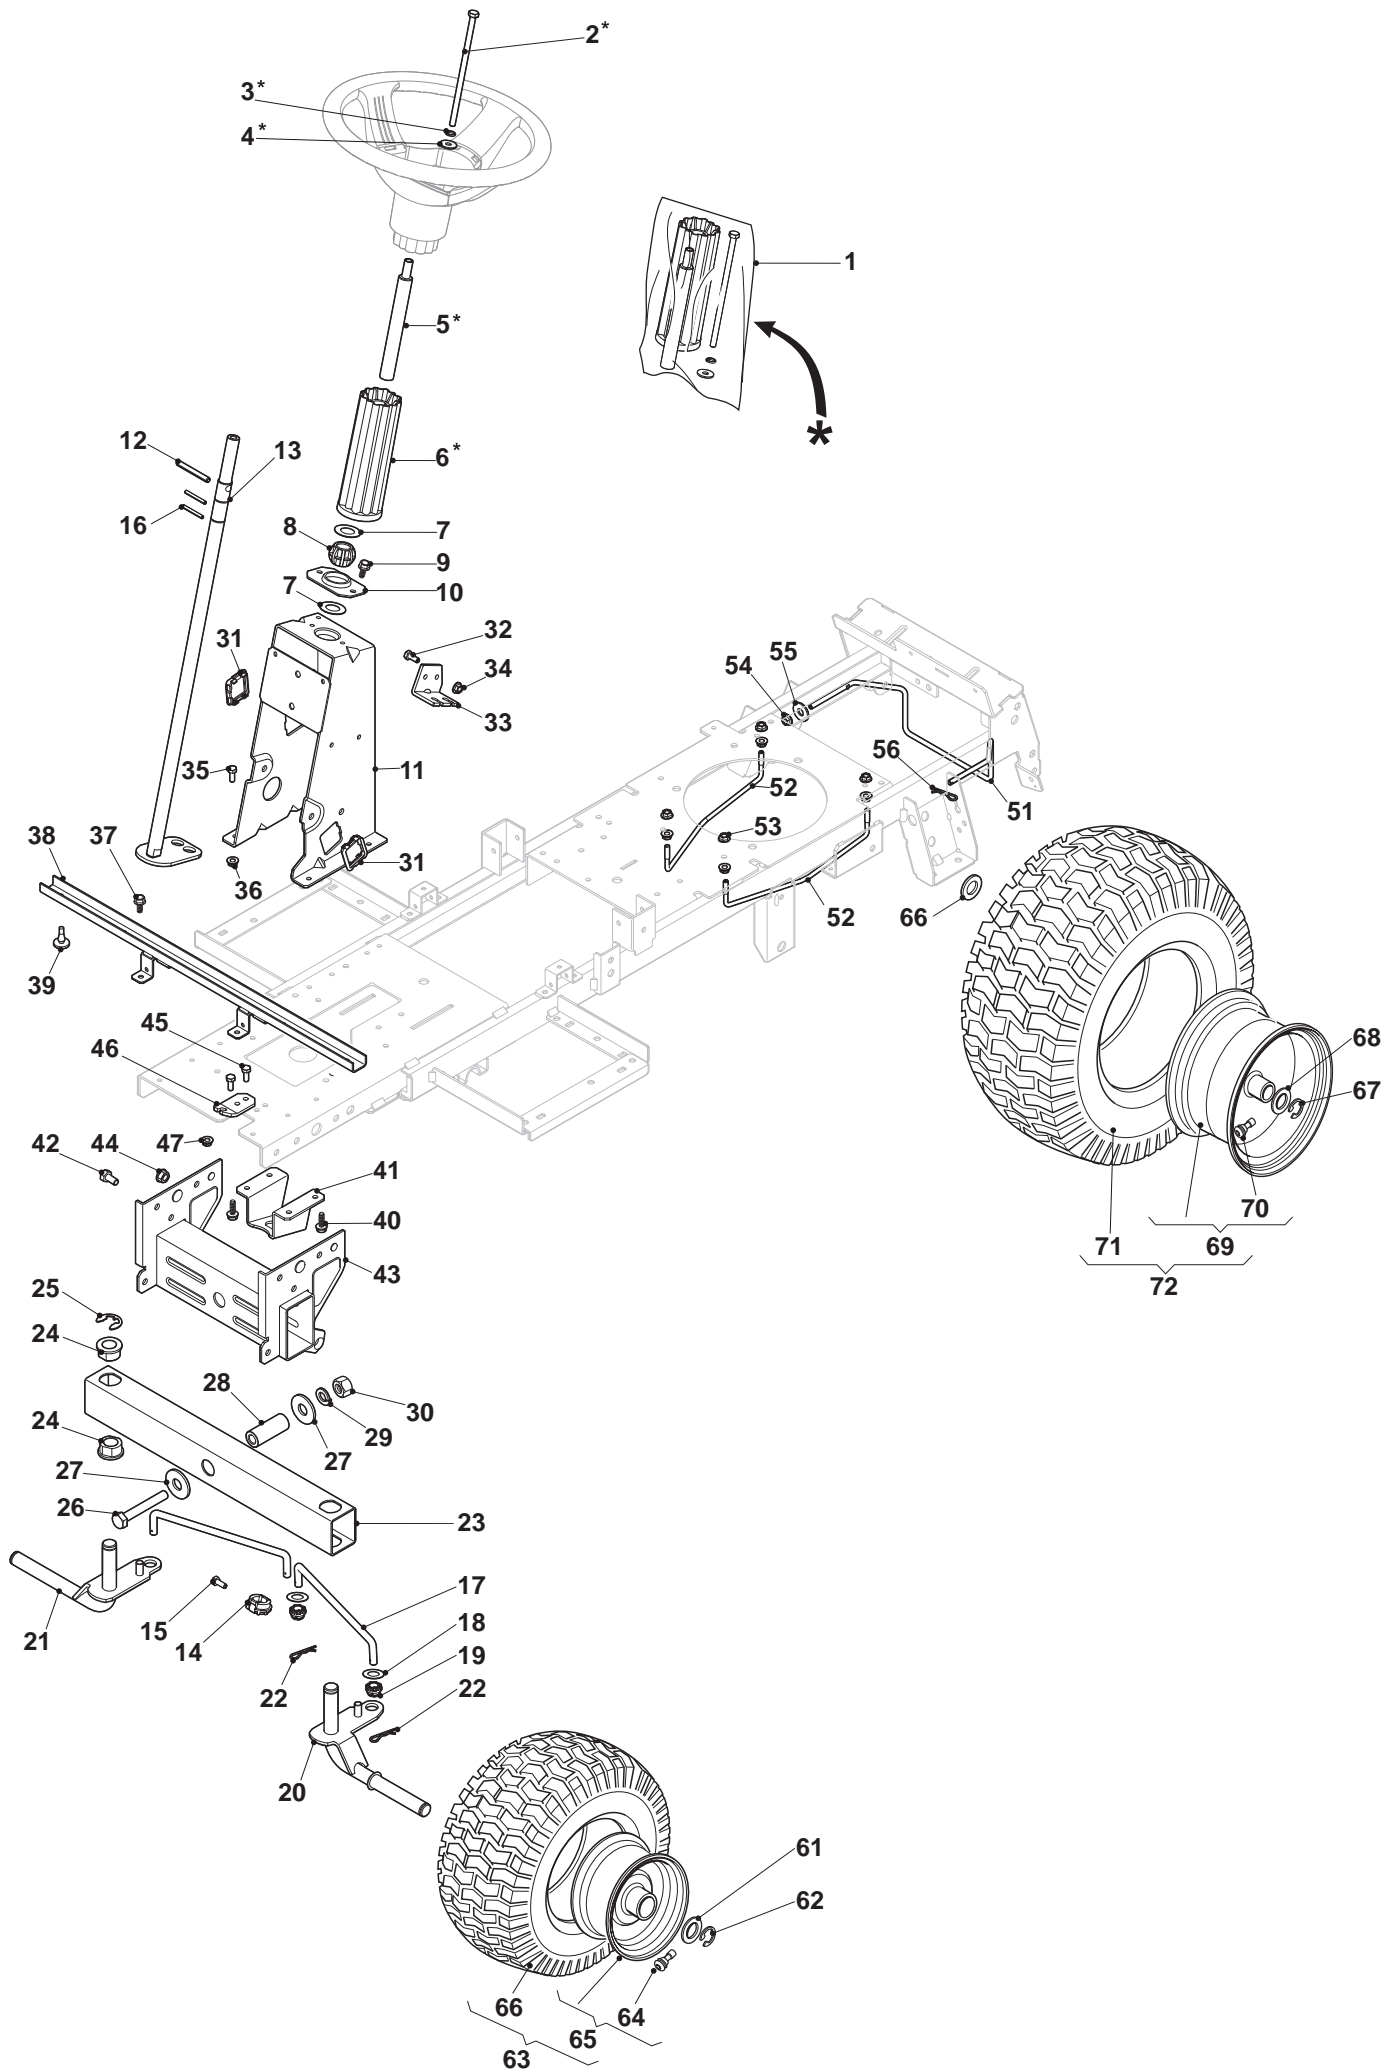

Steering							
POS	CODE	Q.TY	DESCRIPTION	DESCRIZIONE	DESCRIPTION	BESCHREIBUNG	NOTES
1	384180219/0	1	Outfit, Screws	Dotazione Viteria	Dotation Visserie	Satz, Schrauben	
2	127840055/0	1	Screw	Vite	Vis	Schraube	
3	112540260/0	1	Grower	Grower	Grower	Federring	
4	112523070/0	1	Washer	Rondella	Rondelle	Scheibe	
5	127160060/0	1	Extension column	Prolunga piantone	colonne d'extension	Erweiterung Spalte	
6	325785419/0	1	Steering Wheel Support	Supporto Volante	Support Volant	Lenkrad Halter	
7	125670023/0	2	Washer	Rondella	Rondelle	Scheibe	
8	122746617/0	1	Joint	Snodo	Joint	Gelenk	
9	112735121/0	2	Screw	Vite	Vis	Schraube	
10	327787091/0	1	Joint	Snodo	Support	Gelenk	
11	384773575/0	1	Front Bracket Support	Staffa Supporto Ant.	Support avant	Vorne Haltebügel	
12	112620300/0	1	Pin	Spina	Ressort	Stift	
13	384520051/0	1	Steering Column	Piantone Sterzo	Tube De Direction	Lenkungsaeule	
14	327045074/0	1	Bush	Boccola	Douille	Büchse	
15	125943004/0	2	Screw	Vite	Vis	Schraube	
16	112620210/0	2	Elastic Pin	Spina Elastica	Goupille	Stift	
17	127034091/0	2	Rod	Asta	Stange	Tige	
18	112521350/0	4	Washer	Rondella	Rondelle	Scheibe	
19	327045072/0	4	Bush	Boccola	Douille	Büchse	
20	384230411/0	1	Left Stub Axle	Fusello Sinistro	Fuseau Gauche	Linker Achsschenkel	
21	384230409/0	1	Right Stub Axle	Fusello Destro	Fuseau Droit	Rechter Achsschenkel	
22	124487995/0	4	Cotter Pin	Copiglia	Goupille	Split	
23	327869061/0	1	Pipe	Tubo	Axe Roues Avant	Rohr	
24	127047019/0	4	Bush	Bussola	Douille	Douille	
25	112000970/0	2	Benzing Ring	Anello Benzing	Anneau Benzing	Ring Benzing	
26	112794950/0	1	Screw	Vite	Vis	Schraube	
27	112523080/0	2	Washer	Rosetta	Rondelle	Scheibe	
28	127160062/0	1	Spacer	Distanziale	Entretoise	Distanzring	
29	112585100/0	1	Washer	Rosetta	Rondelle	Scheibe	
30	112295200/0	1	Nut	Dado	Ecrou	Mutter	
31	327580500/0	2	Plate	Placca	Plaque	Platte	
32	112791200/1	2	Screw	Vite	Vis	Schraube	
33	327772199/0	1	Front Bracket	Staffa Anteriore	Etrier avant	Vorne bügel	
34	112292102/0	2	Nut	Dado	Ecrou	Mutter	
35	112791200/1	4	Screw	Vite	Vis	Schraube	
36	112292102/0	4	Nut	Dado	Ecrou	Mutter	
37	112735122/0	4	Screw	Vite	Vis	Schraube	
38	384783061/0	1	Footboard Support	Supporto Pedana	Support Marchepied	Fussbrethalter	
39	127275000/0	1	Grommet	Gommino	Caoutchouc	Gummi	
40	112735122/0	4	Screw	Vite	Vis	Schraube	
41	327772165/1	1	Bracket	Staffa	Etrier	Etrier	
42	112792611/0	4	Screw	Vite	Vis	Schraube	
43	384783059/0	1	Forecarriage Support	Supporto Avantreno	Support	Forecarriage Support	
44	112293201/0	4	Nut	Dado	Ecrou	Mutter	
45	112791200/1	2	Screw	Vite	Vis	Schraube	
46	327772209/0	1	Bracket	Staffa	Etrier	Etrier	
47	112292102/0	2	Nut	Dado	Ecrou	Mutter	
51	127294009/0	1	Belt Guide	Guidacinghia Puleggia	Guide De Courroire	Riemenführung	
52	127294010/1	2	Belt Guide	Guidacinghia Puleggia	Guide De Courroire	Riemenführung	
53	112292102/0	8	Nut	Dado	Ecrou	Mutter	
54	112154510/0	1	Nut	Dado	Écrou	Mutter	
55	112521330/0	1	Washer	Rosetta	Rondelle	Scheibe	
56	124487997/0	1	Cotter Pin	Copiglia	Goupille	Split	
61	112000970/0	2	Benzing Ring	Anello Benzing	Anneau Benzing	Ring Benzing	
62	112521390/0	2	Washer	Rondella	Rondelle	Scheibe	
63	384680074/0	2	Front Wheel	Ruota Anteriore	Roue Avant	Vorderrad	13"
63	384680073/0	2	Front Wheel	Ruota Anteriore	Roue Avant	Vorderrad	11"
64	125590000/0	2	Front Tyre	Pneumatico Anteriore	Pneu Avant	Vorderreifen	
65	184044015/0	2	Front Wheel Rimm	Cerchio Ruota Ant.	Bandage Roue	Hinterrad Felger	13"
65	184044014/0	2	Rear Wheel Rimm	Cerchio Ruota Post.	Bandage Roue	Hinterrad Felger	11"
66	125590018/0	2	Tyre	Pneumatico	Pneu	Reifen	13"
66	127590067/0	2	Tyre	Pneumatico	Pneu	Reifen	11"
67	112001010/0	2	Benzing Ring	Anello Benzing	Anneau Benzing	Ring Benzing	
68	125670005/2	4	Washer	Rosetta	Rondelle	Scheibe	
69	184044013/0	2	Rimm	Cerchio Ruota	Bandage Roue	Hinterrad Felger	
70	125590000/0	2	Front Tyre	Pneumatico Anteriore	Pneu Avant	Vorderreifen	
71	127590068/0	2	Tyre	Pneumatico	Pneu	Reifen	13"
71	125590018/0	2	Tyre	Pneumatico	Pneu	Reifen	11"
72	384680076/0	2	Rear Wheel	Ruota Posteriore	Roue Arriere	Hinterrad	13"
72	384680075/0	2	Rear Wheel	Ruota Posteriore	Roue Arriere	Hinterrad	11"