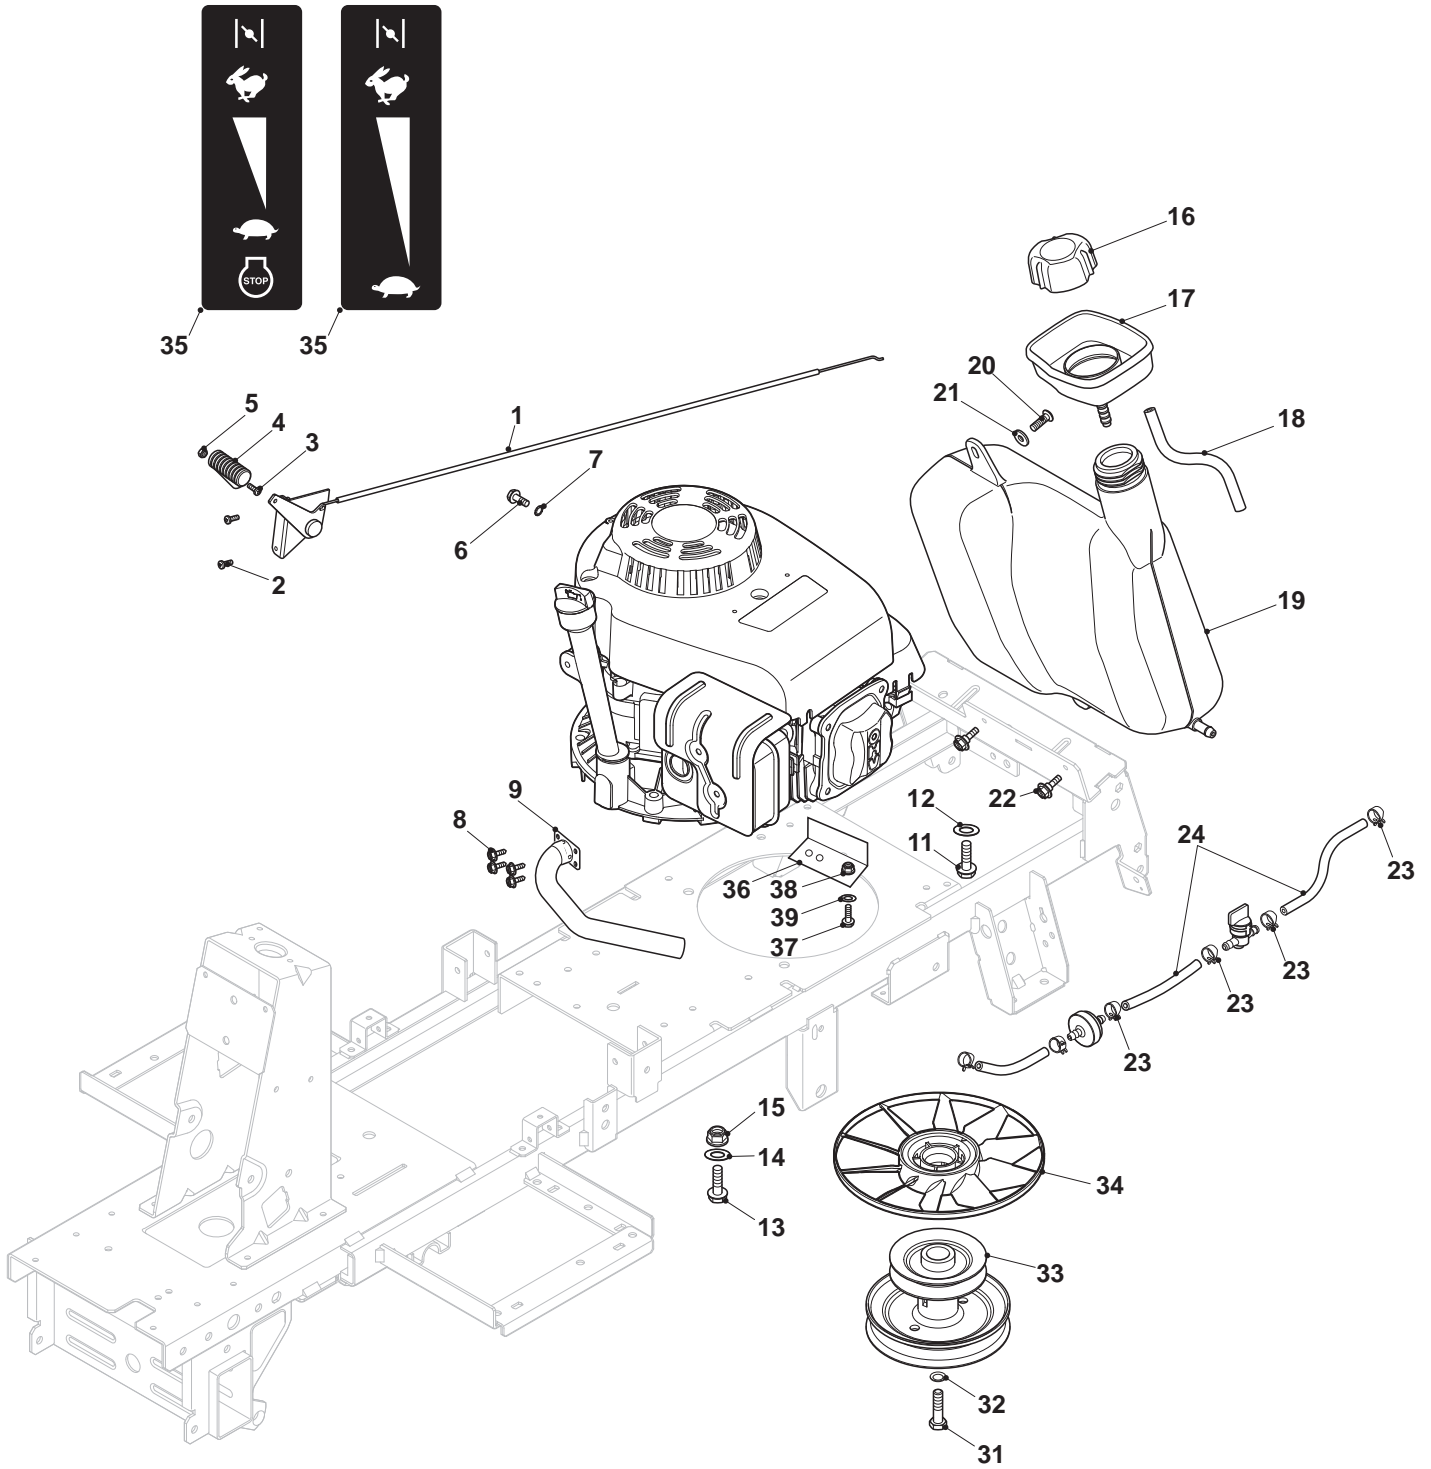

Engine - GGP							
POS	CODE	Q.TY	DESCRIPTION	DESCRIZIONE	DESCRIPTION	BESCHREIBUNG	NOTES
1	184000256/0	1	Throttle Cable	Cavo Acceleratore	Câble Accélérateur	Gashebel Kabel	
2	125943012/0	2	Screw	Vite	Vis	Schraube	
3	112726388/0	1	Screw	Vite	Vis	Schraube	
4	125394501/0	1	Knob	Manopolina	Poignee	Knopf	
5	112290800/0	1	Nut	Dado	Ecrou	Mutter	
6	112735599/0	1	Screw	Vite	Vis	Schraube	
7	112540040/0	1	Washer	Rosetta	Rondelle	Scheibe	
8	112735110/0	4	Screw	Vite	Vis	Schraube	
9	118738251/0	1	Exhaust Tube	Tubo Racc. Scarico	Tube d'échappement	Abgasrohr	
11	112735109/1	2	Screw	Vite	Vis	Schraube	
12	112540070/0	2	Washer	Rosetta	Rondelle	Scheibe	
13	112691200/0	1	Screw	Vite	Vis	Schraube	
14	112521350/0	1	Washer	Rondella	Rondelle	Scheibe	
15	112154210/0	1	Nut	Dado	Ecrou	Mutter	
16	127790000/1	1	Fuel Cap	Tappo Serbatoio	Bouchon Reservoir	Tank Einfüllstopfen	
17	327600180/0	1	Tank Protection	Protezione Serbatoio	Protection de réservoir	Tankschutz	
18	327869054/1	1	Connecting Tube	Tubo Collegamento	Tube De Connexion	Verbindungsrohr	L= 450 mm
19	327733008/0	1	Fuel Tank	Serbatoio	Réservoir à carburant	Treibstofftank	
20	112727801/0	1	Screw	Vite	Vis	Schraube	
21	112523040/0	1	Washer	Rondella	Rondelle	Scheibe	
22	125943010/0	2	Screw	Vite	Vis	Schraube	
23	118375051/1	4	Fair Led	Fascetta	Fixation De Cable	Kabelbefestigung	
24	325869035/1	1	Connecting Tube	Tubo Collegamento	Tube De Connexion	Verbindungsrohr	
31	112736850/0	1	Screw	Vite	Vis	Schraube	13"
31	112735694/0	1	Screw	Vite	Vis	Schraube	11"
32	112543000/0	1	Washer	Rosetta	Rondelle	Scheibe	
33	384601500/0	1	Pulley	Puleggia	Poulie, Roue Avant	Riemenscheibe	13"
33	384601501/0	1	Pulley	Puleggia	Poulie, Roue Avant	Riemenscheibe	11"
34	327951200/0	1	Fan	Ventola	Ventilateur	Ventilator	
35	114366905/0	1	Label	Etichetta	Etiquette	Etikett	Electric Start
35	114366904/0	1	Label	Etichetta	Etiquette	Etikett	Manual Start
36	327772239/0	1	Clamp	Staffa	Etrier	Bride	
37	112791200/1	3	Screw	Vite	Vis	Schraube	
38	112292102/0	3	Nut	Dado	Ecrou	Mutter	
39	122675110/0	2	Washer	Rosetta	Rondelle	Scheibe